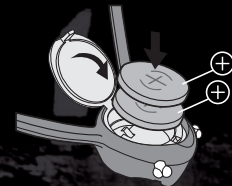

PLEASE OPEN ON THE REVERSE SIDE.

MAKE SURE BATTERIES (CR2032 x 2 pcs) ARE IN PROPER POLARITY, AND HEARS "CLICK" SOUND WHEN CLOSED THE REVERSE SIDE.

FUNCTION OPTION

PUSH

PRESS THE NOSE AREA FOR ON-OFF FUNCTION.