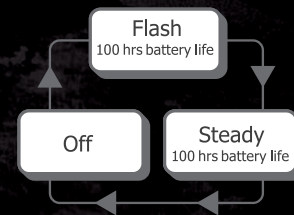

PLEASE OPEN ON THE REVERSE SIDE.

MAKE SURE BATTERIES (CR2032 x 2 pcs) ARE IN PROPER POLARITY, AND HEARS "CLICK" SOUND WHEN CLOSED THE REVERSE SIDE.

FUNCTION OPTION

PUSH

PRESS THE NOSE AREA FOR ON-OFF FUNCTION.