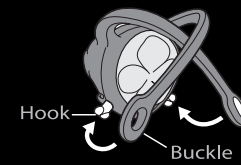

PLEASE OPEN ON THE REVERSE SIDE.

MAKE SURE BATTERIES (CR2032 x 2 pcs) ARE IN PROPER POLARITY, AND HEARS "CLICK" SOUND WHEN CLOSED THE REVERSE SIDE.

FUNCTION OPTION

PUSH

PRESS THE NOSE AREA FOR ON-OFF FUNCTION.

MOUNTING INSTRUCTION

Hook

Buckle

PLEASE HANG ON THE BUCKLE INTO THE HOOK.

ADD THE PAD WHEN TIED ON THE "V" TYPE OF SEAT POST.

TO TIE ON THE SMALL GAUGE.

TO TIE ON THE HANDLEBAR.

TO TIE ON THE BASKET.

TO TIE ON THE SEAT POST.

TO TIE ON THE SPOKE.

TO TIE ON THE STEMS

SKULL LIGHT
S-L324