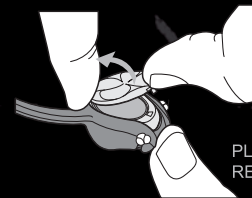

PLEASE OPEN ON THE REVERSE SIDE.

MAKE SURE BATTERIES (CR2032 x 2 pcs) ARE IN PROPER POLARITY, AND HEARS "CLICK" SOUND WHEN CLOSED THE REVERSE SIDE.

FUNCTION OPTION

PUSH

PRESS THE NOSE AREA FOR ON-OFF FUNCTION.